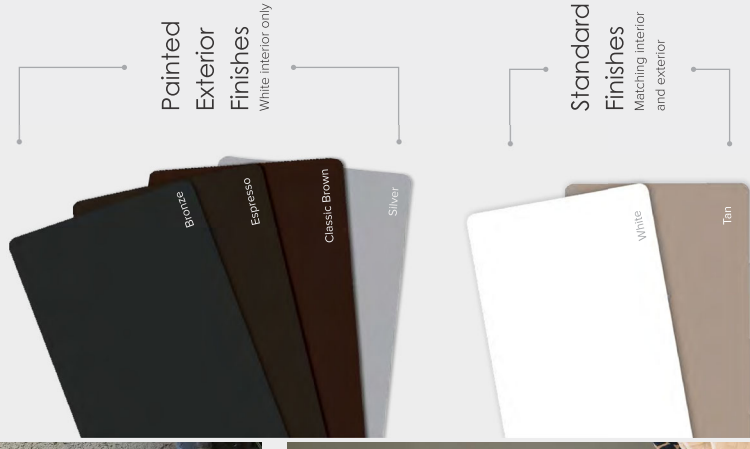

Bronze Half Vent with SDL Grids

Make a Statement with Color

Painted Exterior Finishes
White interior only

Standard Finishes
Matching interior and exterior

Colors shown are approximate. Visit your local Milgard Certified Dealer to see accurate finish samples.