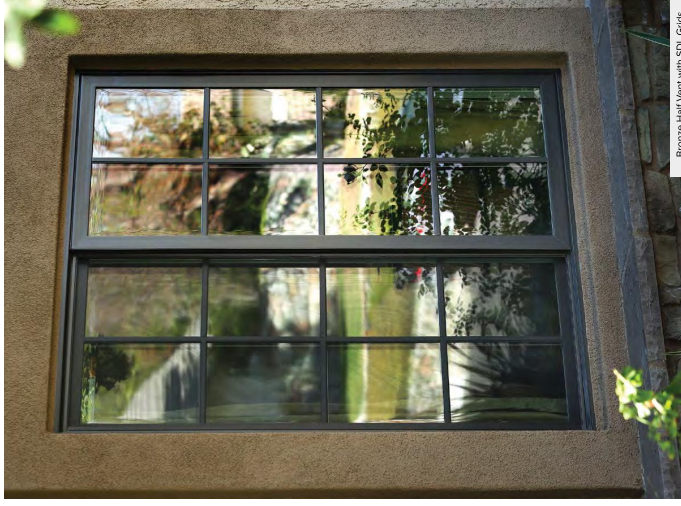

SmartTouch® Innovation

Exclusive to Milgard

Milgard has a long-standing tradition of innovation. The SmartTouch window lock and door handle addresses the need for durable, easy to use windows and patio doors that exceed rigorous California forced-entry codes*.

SmartTouch Window Lock

INTUITIVE

It's the easiest way to unlock and lock windows allowing you to open or close them in one smooth, single motion. No pinching, squeezing or twisting.

STREAMLINED

The SmartTouch window lock mechanism is incorporated into the window sash for a sleek, low-profile design.

STRONG

The lock assembly is constructed from die-cast zinc making it strong and built to last.

SECURE

It offers peace of mind you can see. When the handle is down, the window is locked so you can rest assured your window is secure at a glance.

SmartTouch Door Handle

ERGONOMIC

A simple one-touch motion unlocks, opens and closes the door, making it accessible and usable for all ages.

SMARTTOUCH BOLT

A fully integrated steel bolt that secures the sliding patio door firmly into the top frame with the flip of a lever - an industry first! Let the fresh air in while keeping the door secure in a vented position.

SECURITYMAX™ PACKAGE

Includes a multi-point locking system paired with the SmartTouch Bolt. The lock is activated with a single motion of the handle which engages four locking points and secures the door in the top frame and bottom track. This provides five points of security on your patio door.**

Make a Statement with Color

Painted Exterior Finishes
White interior only

Standard Finishes
Matching interior and exterior

Colors shown are approximate. Visit your local Milgard Certified Dealer to see accurate finish samples.