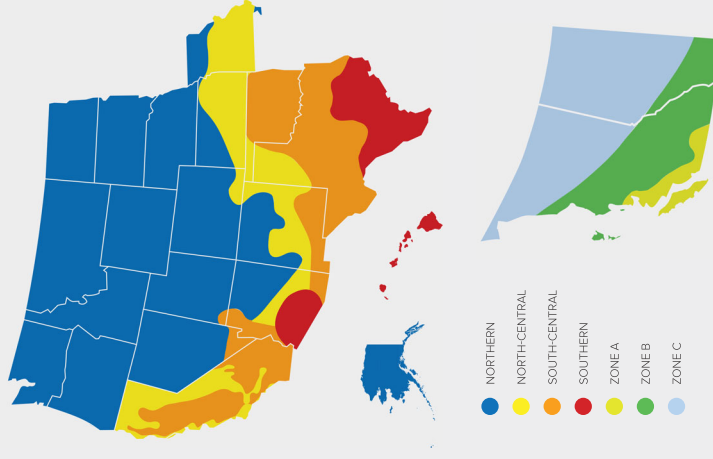

requirements that meet or exceed U-Factor and Solar Heat Gain Coefficient (SHGC) criteria in the areas we serve.

Your energy efficient windows could include one or more of the following features based on your climate.

SunCoat® or SunCoatMAX®
EdgeGuardMAX® Spacer

Foam Spacer

Argon

4th Surface

Triple Glaze

- NORTHERN
- NORTH-CENTRAL
- SOUTH-CENTRAL
- SOUTHERN
- ZONE A
- ZONE B
- ZONE C

For more information including technical specifications and reviews, visit
[MILGARD.COM/TUSCANY](https://www.milgard.com/tuscany)