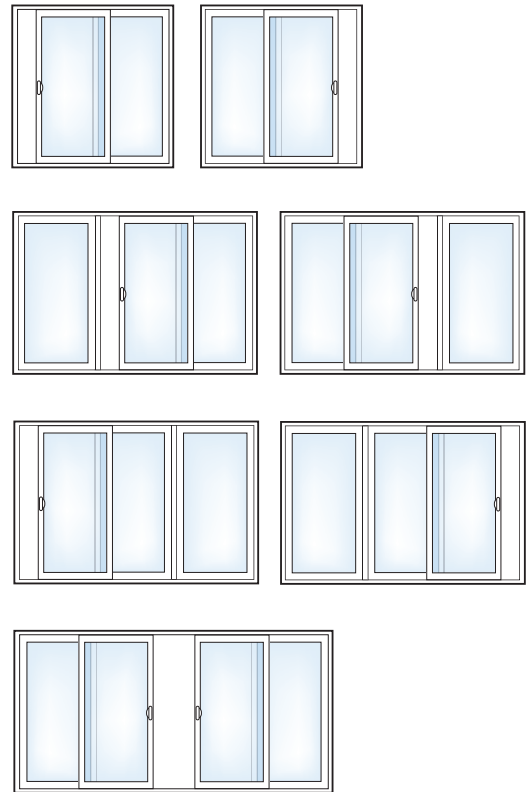

Patio Door Configurations

Ask your Simonton dealer which Patio Door is right for you.

"We love the view out of our new DaylightMax windows, but when we replaced our old sliding patio door it made the view spectacular!" - *Simonton Idaho Homeowner*

Some doors shown with optional grids and hardware.