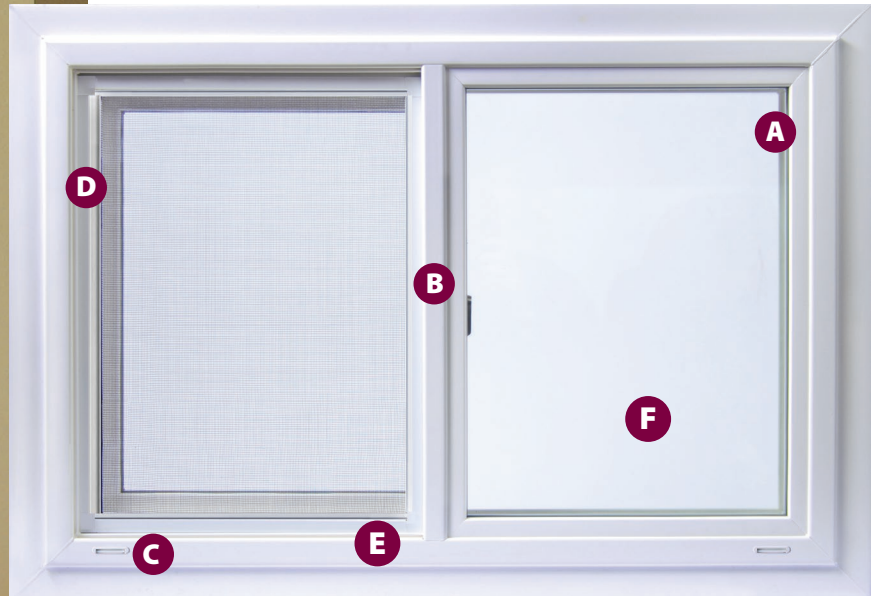

The Simonton difference is in the details.

- A** A mitered glazing bead provides a neatly finished appearance.
- B** The interlock features the same narrow, low profile design as the frame, for attractive symmetry.
- C** Weep holes are covered by small baffles to keep insects out and to provide a finished look.
- D** Integrated Pull Rails allow you to handle the screen from anywhere along the edge and will never break out like pull tabs can.
- E** Stainless Steel pin axle wheels for ergonomic rolling
- F** Double Strength Glass is standard to reduce thermal and stress cracks. Single strength is 3/32." Double strength is 1/8." Many competitors use single strength.