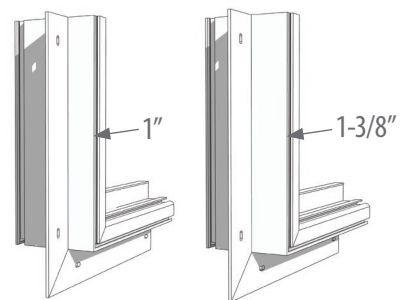

Bullnose Frame*

Craftsman Frame

Brickmould Frame

Block Frame

*Not available on Casement and Awning windows.

◀ Bullnose

◀ Brickmould

▲ Nail Fin/Block Frame
 1" and 1-3/8" nail fin
 setback options available.